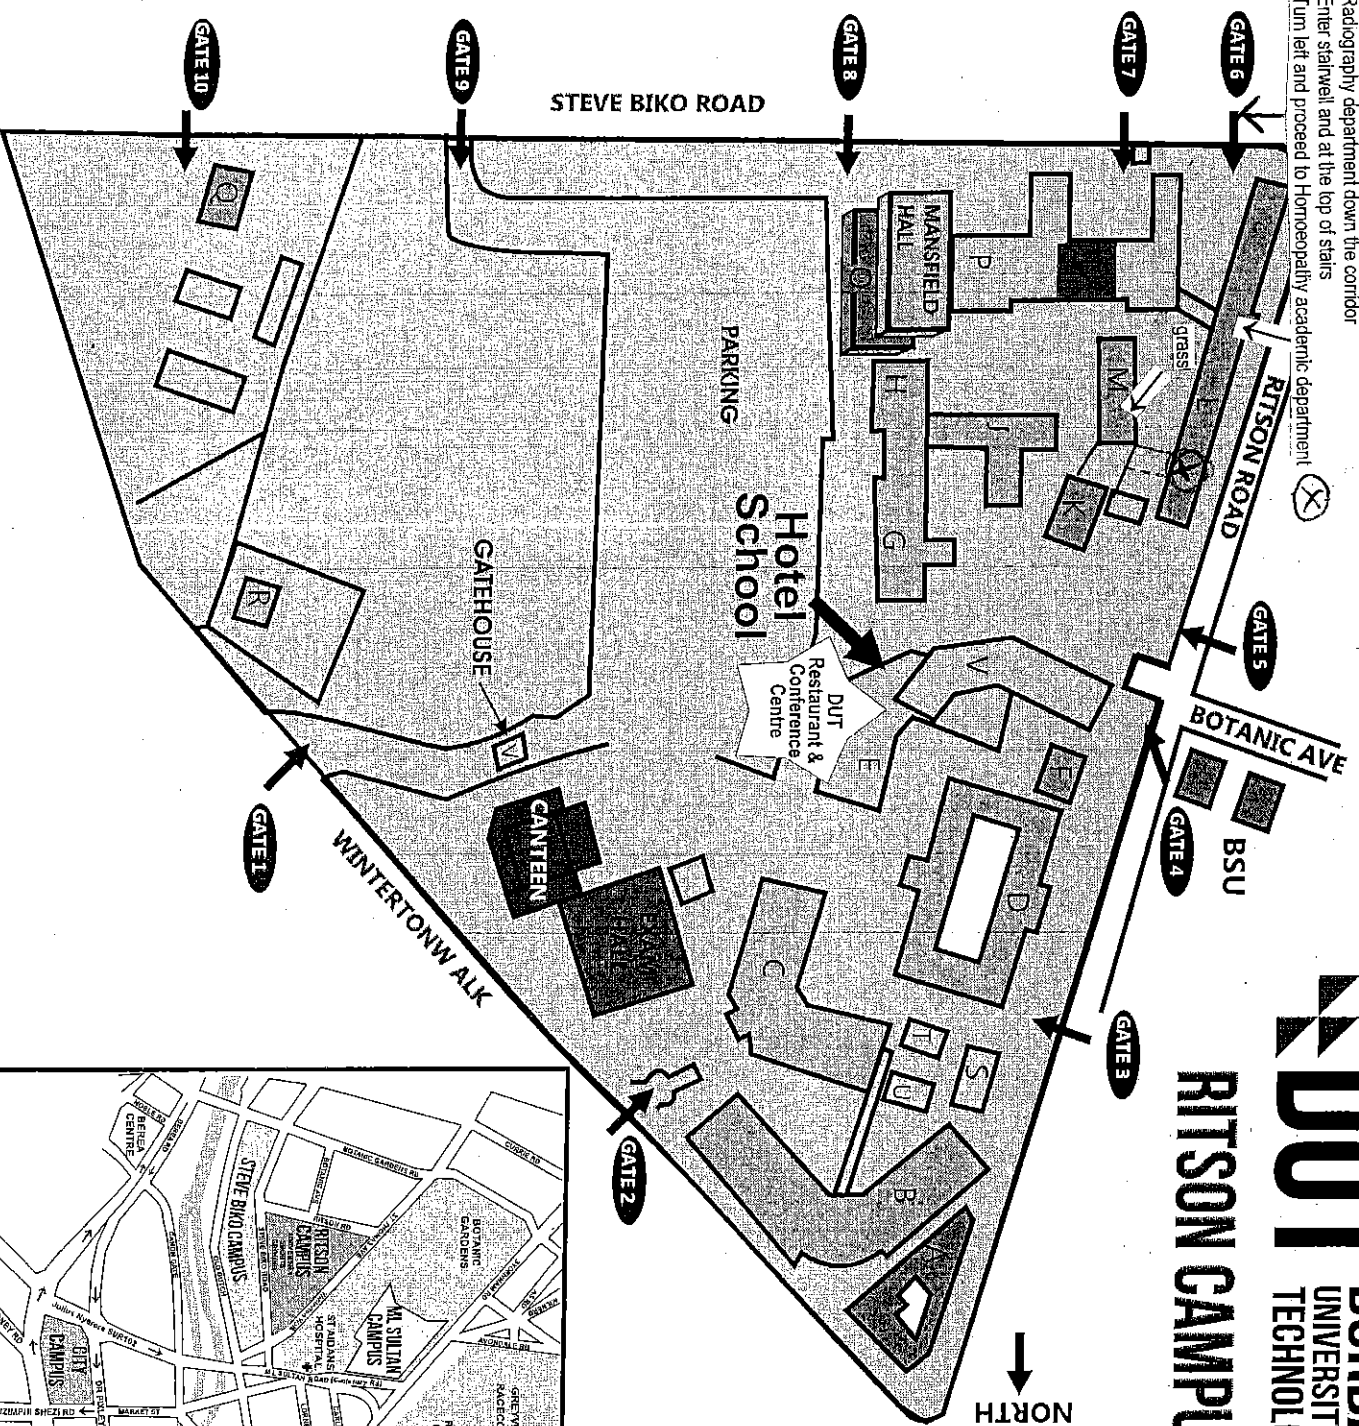

Instructions on how to find the venue for Interviews:
 enter the Ritson Campus via clinic entrance.
 Go out the building and turn left.
 Follow directional arrows from the grass up a step past
 Radiography department down the corridor
 Enter stairwell and at the top of stairs
 Turn left and proceed to Homoeopathy academic department

DUT DURBAN

UNIVERSITY OF TECHNOLOGY

RITSON CAMPUS

- BLOCK A**
Emergency Medical Care & Rescue Offices
2nd Floor
- BLOCK B**
Information Technology
2nd Floor
- BLOCK C and E**
Auditing/Taxation
Management Accounting
Financial Accounting
Office Management & Technology
2nd Floor
2nd Floor
2nd Floor
- BLOCK D**
Deans Office, Accounting & Information
Faculty Office
Catering Studies
Hospitality Management
Tourism
2nd Floor
- BLOCK E & V**
DUT Restaurant & Conferences centre
Ground & First floor
- BLOCK G**
Somatology/Clinic
Anatomy Laboratories
Ground Floor
Lower Ground Floor
- BLOCK H**
Dental Technology Offices
Environmental Health
Ground Floor
1st Floor
- BLOCK J**
Health Sciences: Faculty Office
Somatology Office
Ground Floor
- BLOCK L**
Chiropractic Clinic
Homoeopathy Offices & Clinic
Ground Floor
1st Floor
- BLOCK M**
Chiropractic Offices
Nursing Biology Offices
Radiography
1st Floor
1st Floor
Ground Floor
- BLOCK N**
Department of Television,
Drama and Production Studies,
Drama Studies
Ground Floor
- BLOCK P**
Child & Youth Development
Mansfield Hall
Basement of
Mansfield Hall
- BLOCK O**
Department of Television,
Drama and Production Studies,
Entertainment Technology
1st Floor
- BLOCK R**
EMCR Store & Training Facility
1st Floor
- BLOCK Q**
Medicature
1st Floor
- BLOCK S**
Open House Annex
Post Graduate Nursing
Exam Hall
1st Floor
- Canteen**
1st Floor
- Business Studies Unit (BSU)**
Botanic Avenue