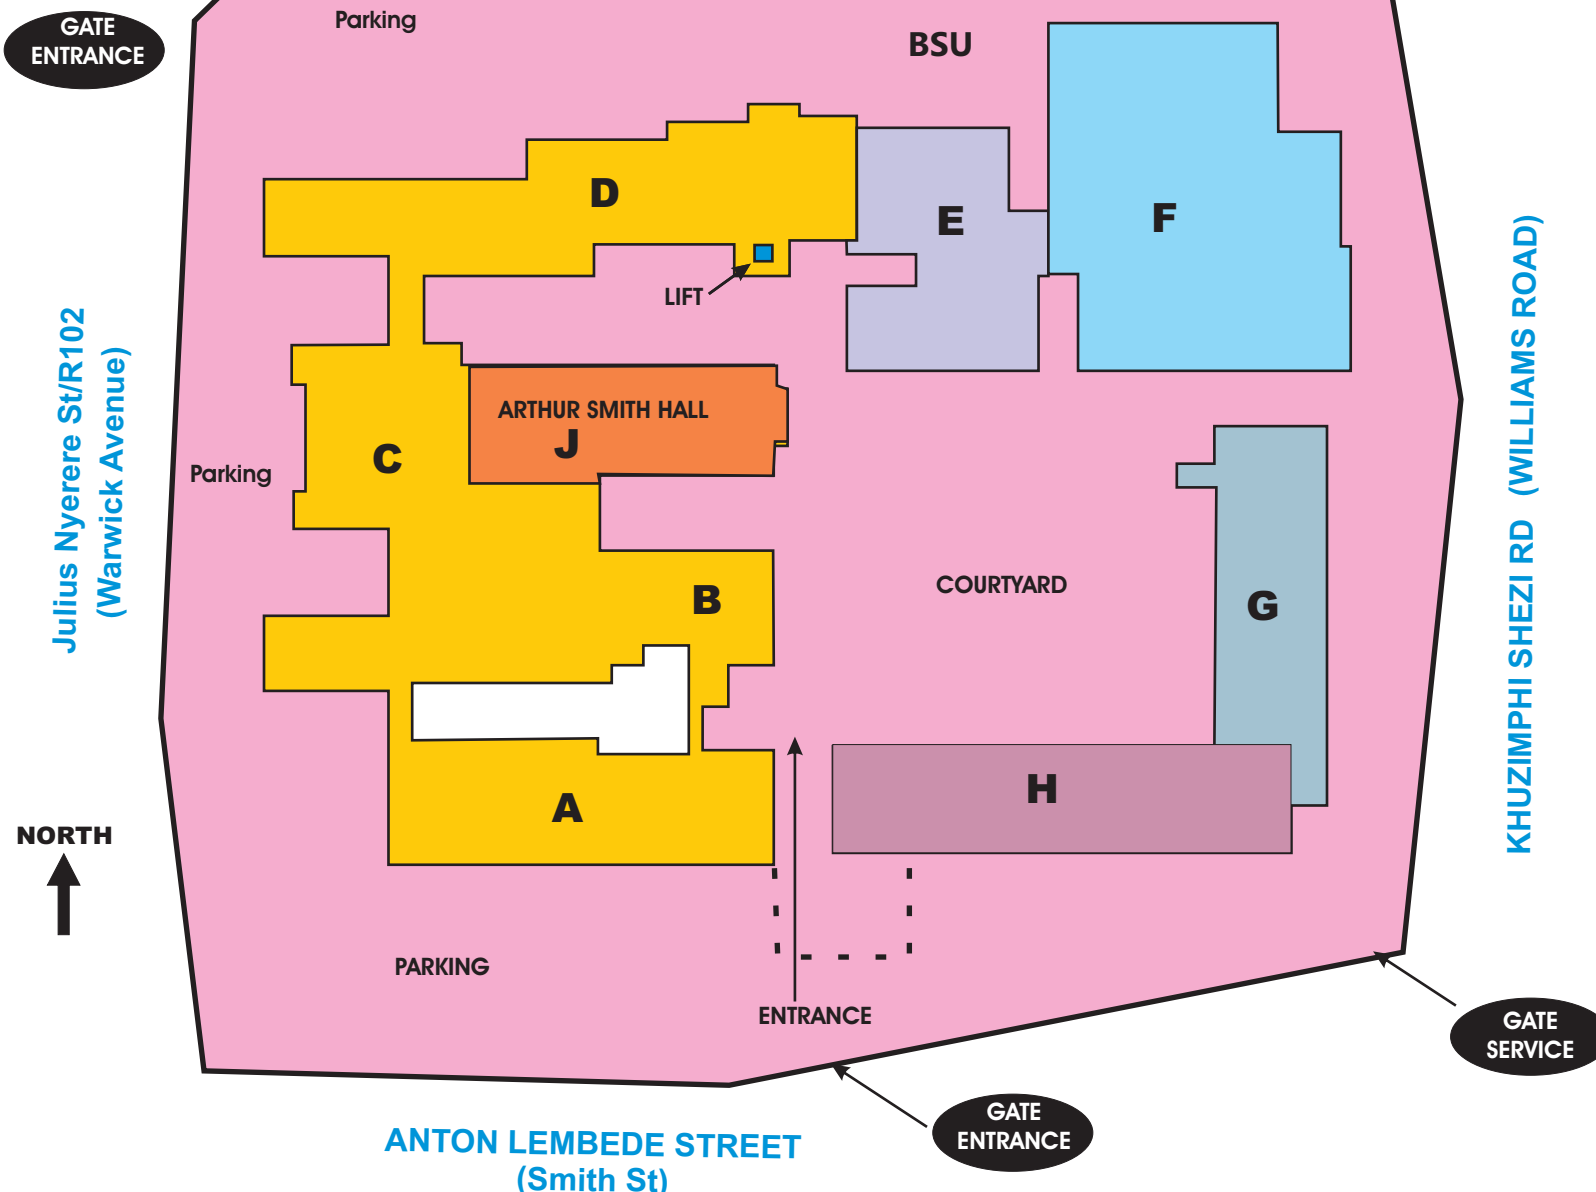

CITY CAMPUS

DR PIXLEY KASEME ST
(West St)

BLOCK A Student Canteen Interior Design	Ground Floor Ground Floor
BLOCK B Graphic Design Office of the	1st Floor
BLOCK C Executive Dean's Office Faculty Office Entrance to Arthur Smith Hall	Ground Floor Ground Floor Ground Floor
BLOCK D Journalism Jewellery Design Lift and Stairs	1st Floor 2nd Floor
BLOCK E Caretaker Fine Art	Ground Floor 1st Floor
BLOCK F Dept. of Television, Drama & Production Studies, Television Studies Lift	Ground Floor
BLOCK H Library Laboratory Security Cashiers	Ground Floor Open Access 1st Floor G roundFloor 1st Floor