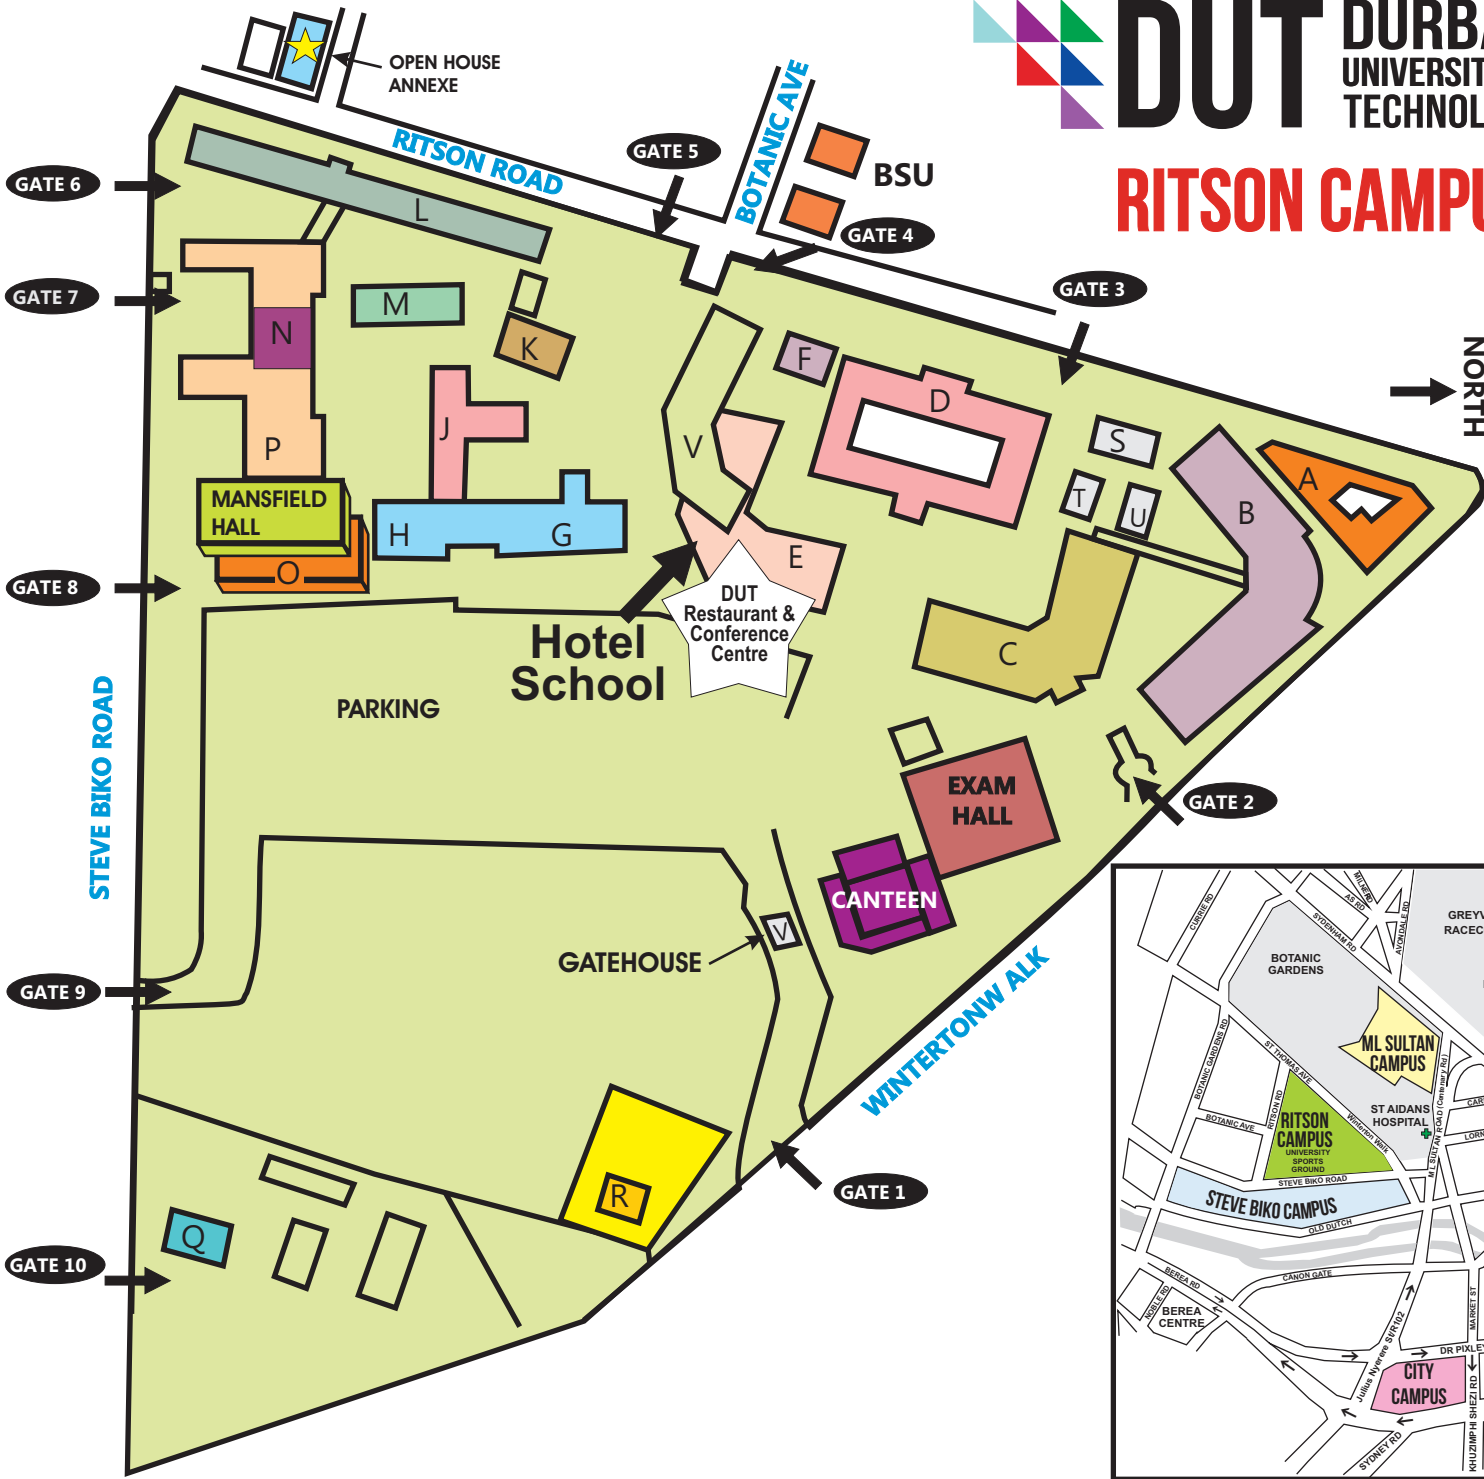

RITSON CAMPUS